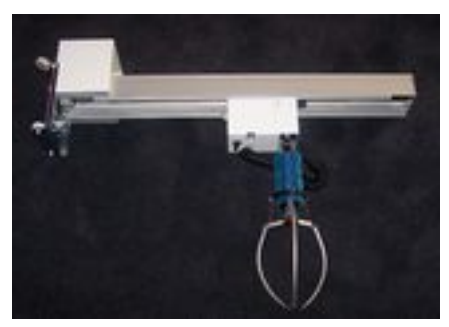

9235.6001
Gantry ITX 900 MKII