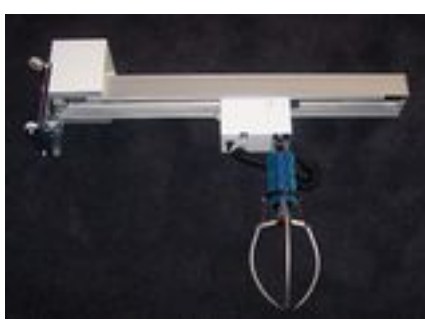

9036.5360
Claw upper part ITX light [x-small]

9036.5362
Claw upper part blue ITX

9036.5361
Claw upper part small ITX

3500.6162
Coil housing cap ITX grab blue

3500.6161
Coil housing cap ITX grab gold

3500.6160
Coil housing cap ITX grab small